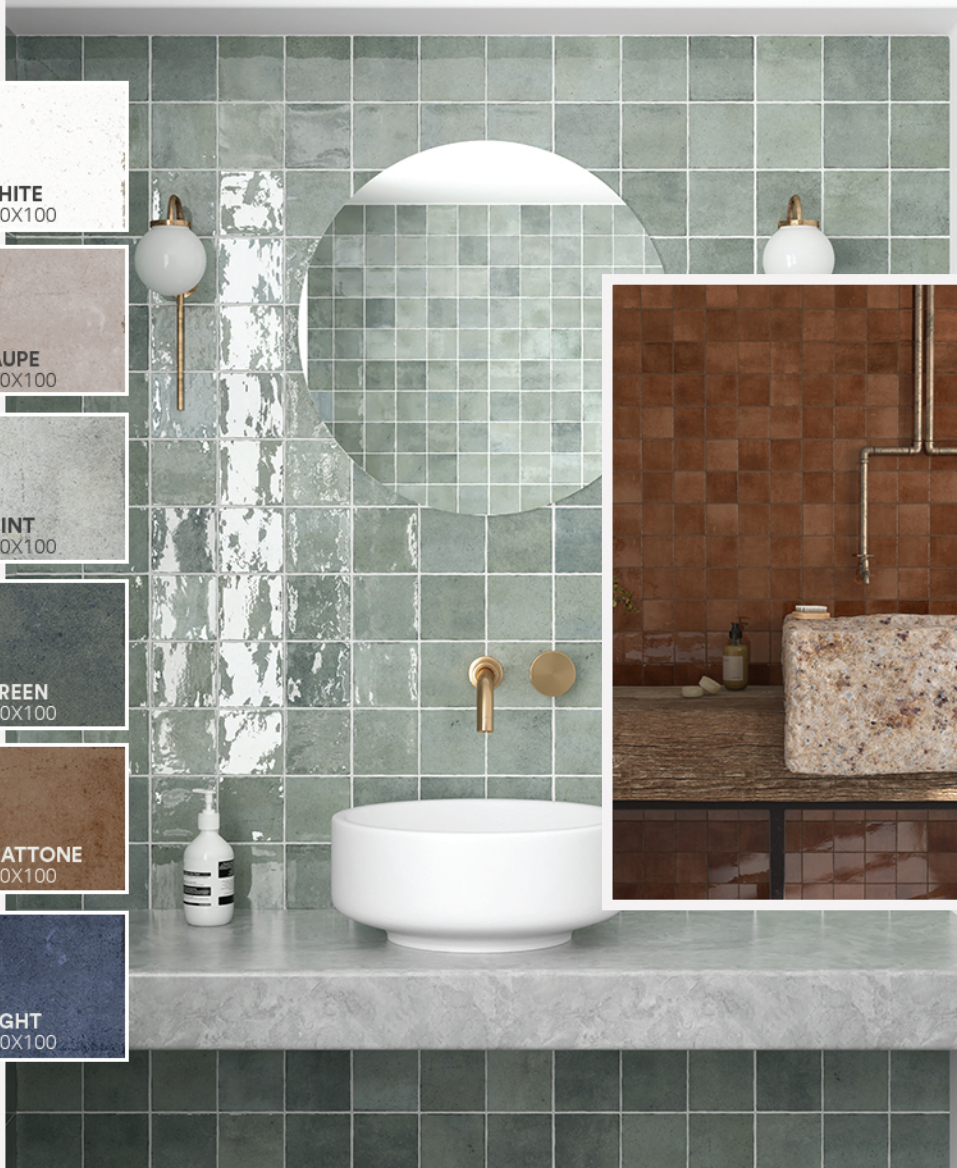

Q

 **NEW** *Collection*

Majorca.

GLAZED PORCELAIN | PRESSED EDGES | GLOSS SURFACE | SUITABLE FOR
WALLS ONLY | MADE IN ITALY | 100X100MM

Coming soon