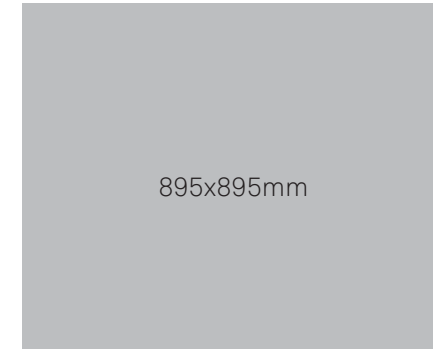

PRODUCT TYPE: Glazed, coloured porcelain

COLOURS: See colour options overleaf

SIZES⁽¹⁾: 895x895mm

SURFACES: Lappato

EDGES: Rectified

USAGE: Suitable for interior/exterior/floors/walls

TECHNICAL INFO: See overleaf

VARIATION⁽²⁾: V2

WARRANTY⁽³⁾: 15 years

ORIGIN: Spain

COLOURS

White

Black

Green

SIZES