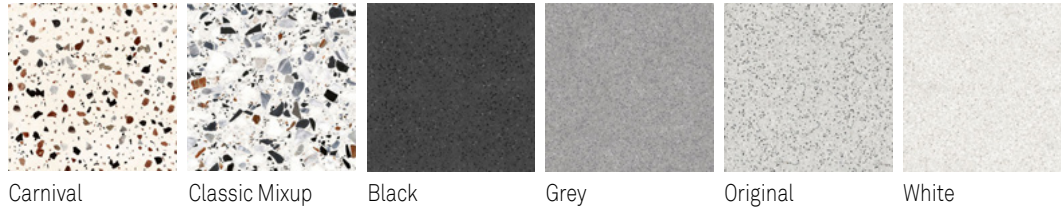

PRODUCT TYPE: Glazed Porcelain

COLOURS: See colour options overleaf

SIZES⁽¹⁾: 600 x 600

SURFACES: Matt

EDGES: Rectified

USAGE: Suitable for floors and walls

TECHNICAL INFO: See overleaf

VARIATION⁽³⁾: V2

Terraz.

E: sales@qcg.co.nz | W: www.qcg.co.nz | P: 0800 525 585

COLOURS:

Carnival Classic Mixup Black Grey Original White

SIZES:

600x600

TECHNICAL CHARACTERISTICS	STANDARD	VALUE
---------------------------	----------	-------