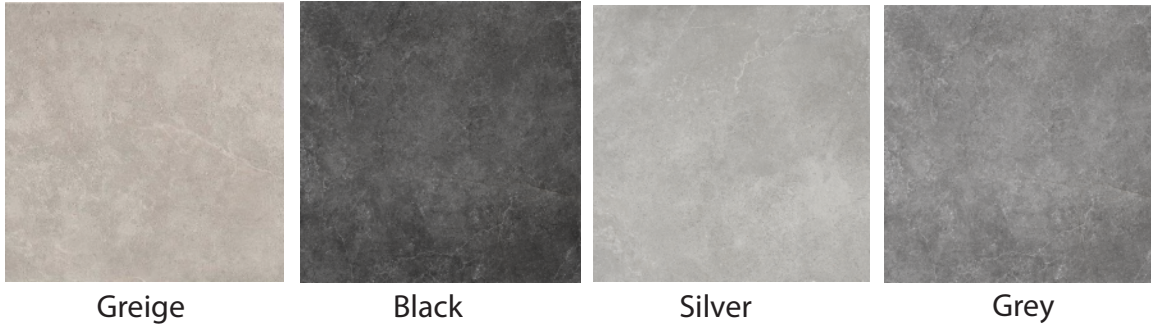

COLOURS

SIZE

* Please note colours may not be available in stock.

Technical characteristics	Standard	Status	Value
Compliant with standards EN 14411 annex G group Bla. Compliant with standards ISO 13006 annex G group Bla.			
Water absorption	EN ISO 10545-3	Passed	< 0.1%
Frost resistance	EN ISO 10545-9	Passed	Frost Resistant
Chemical resistance	EN ISO 10545-13	Passed	Chemical Resistant
Size variation	-	<1mm	<1mm
Thickness	-	9mm	6mm
Hardness (MOHS)	-	-	-
Slip resistance	-	-	-
Breaking strength	-	-	-