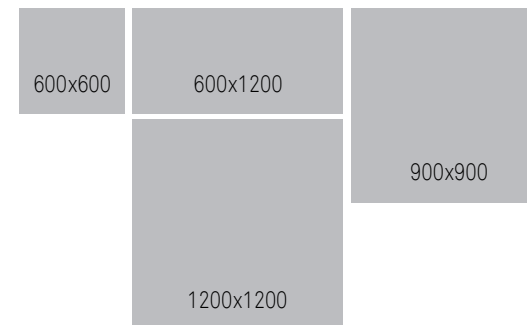

PRODUCT TYPE: Glazed Porcelain

COLOURS: See colour options overleaf

SIZES⁽¹⁾: 1200x1200/900x900/
600x1200/600x600

SURFACES: Natural

EDGES: Rectified

USAGE: Suitable for floors and walls

TECHNICAL INFO: See overleaf

COLOURS:

White Beige Light Grey Dark Grey

SIZES:

TECHNICAL CHARACTERISTICS STANDARD

VALUE

Compliant with standards EN 14411 annex G group Bla. Compliant with standards ISO 13006 annex G group Bla.

	Water absorption	EN ISO 10545-3	≤0.5%
	Frost Resistance	EN ISO 10545-12	✓
	Chemical resistance	EN ISO 10545-13	✓
	Size variation	EN ISO 10545-2	-
	Thickness	-	6.5 mm
	Hardness (MOHS)	EN 101	-
	Faces	-	-
	Breaking Strength	EN ISO 10545-4	-
	Slip Resistance	DIN 51130 (R) *	Anti-slip: - Natural: R10
		AS/NZS 4586:2013 (SRV)	-
		Average BP (P)	-