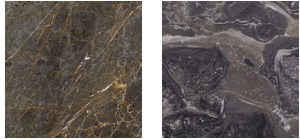

# Aesthetica.

Aesthetica tiles bring timeless marble-inspired design into the modern era, blending classic tones with striking bursts of colour for bold, high-impact effects. Perfect for New Zealand homes and commercial spaces, Aesthetica tiles are the ideal choice for creating elegant, trend-forward interiors.

<b>PRODUCT TYPE:</b>	Glazed porcelain
<b>COLOURS:</b>	See colour options overleaf
<b>SIZES <sup>(1)</sup>:</b>	600x1200
<b>SURFACES:</b>	Lappato & Natural
<b>EDGES:</b>	Rectified
<b>USAGE:</b>	Suitable for floors and walls
<b>TECHNICAL INFO:</b>	See overleaf
<b>VARIATION <sup>(2)</sup>:</b>	V3
<b>WARRANTY <sup>(3)</sup>:</b>	15 Years
<b>ORIGIN:</b>	Italy

## COLOURS:

Golden Black    Orobico Brown