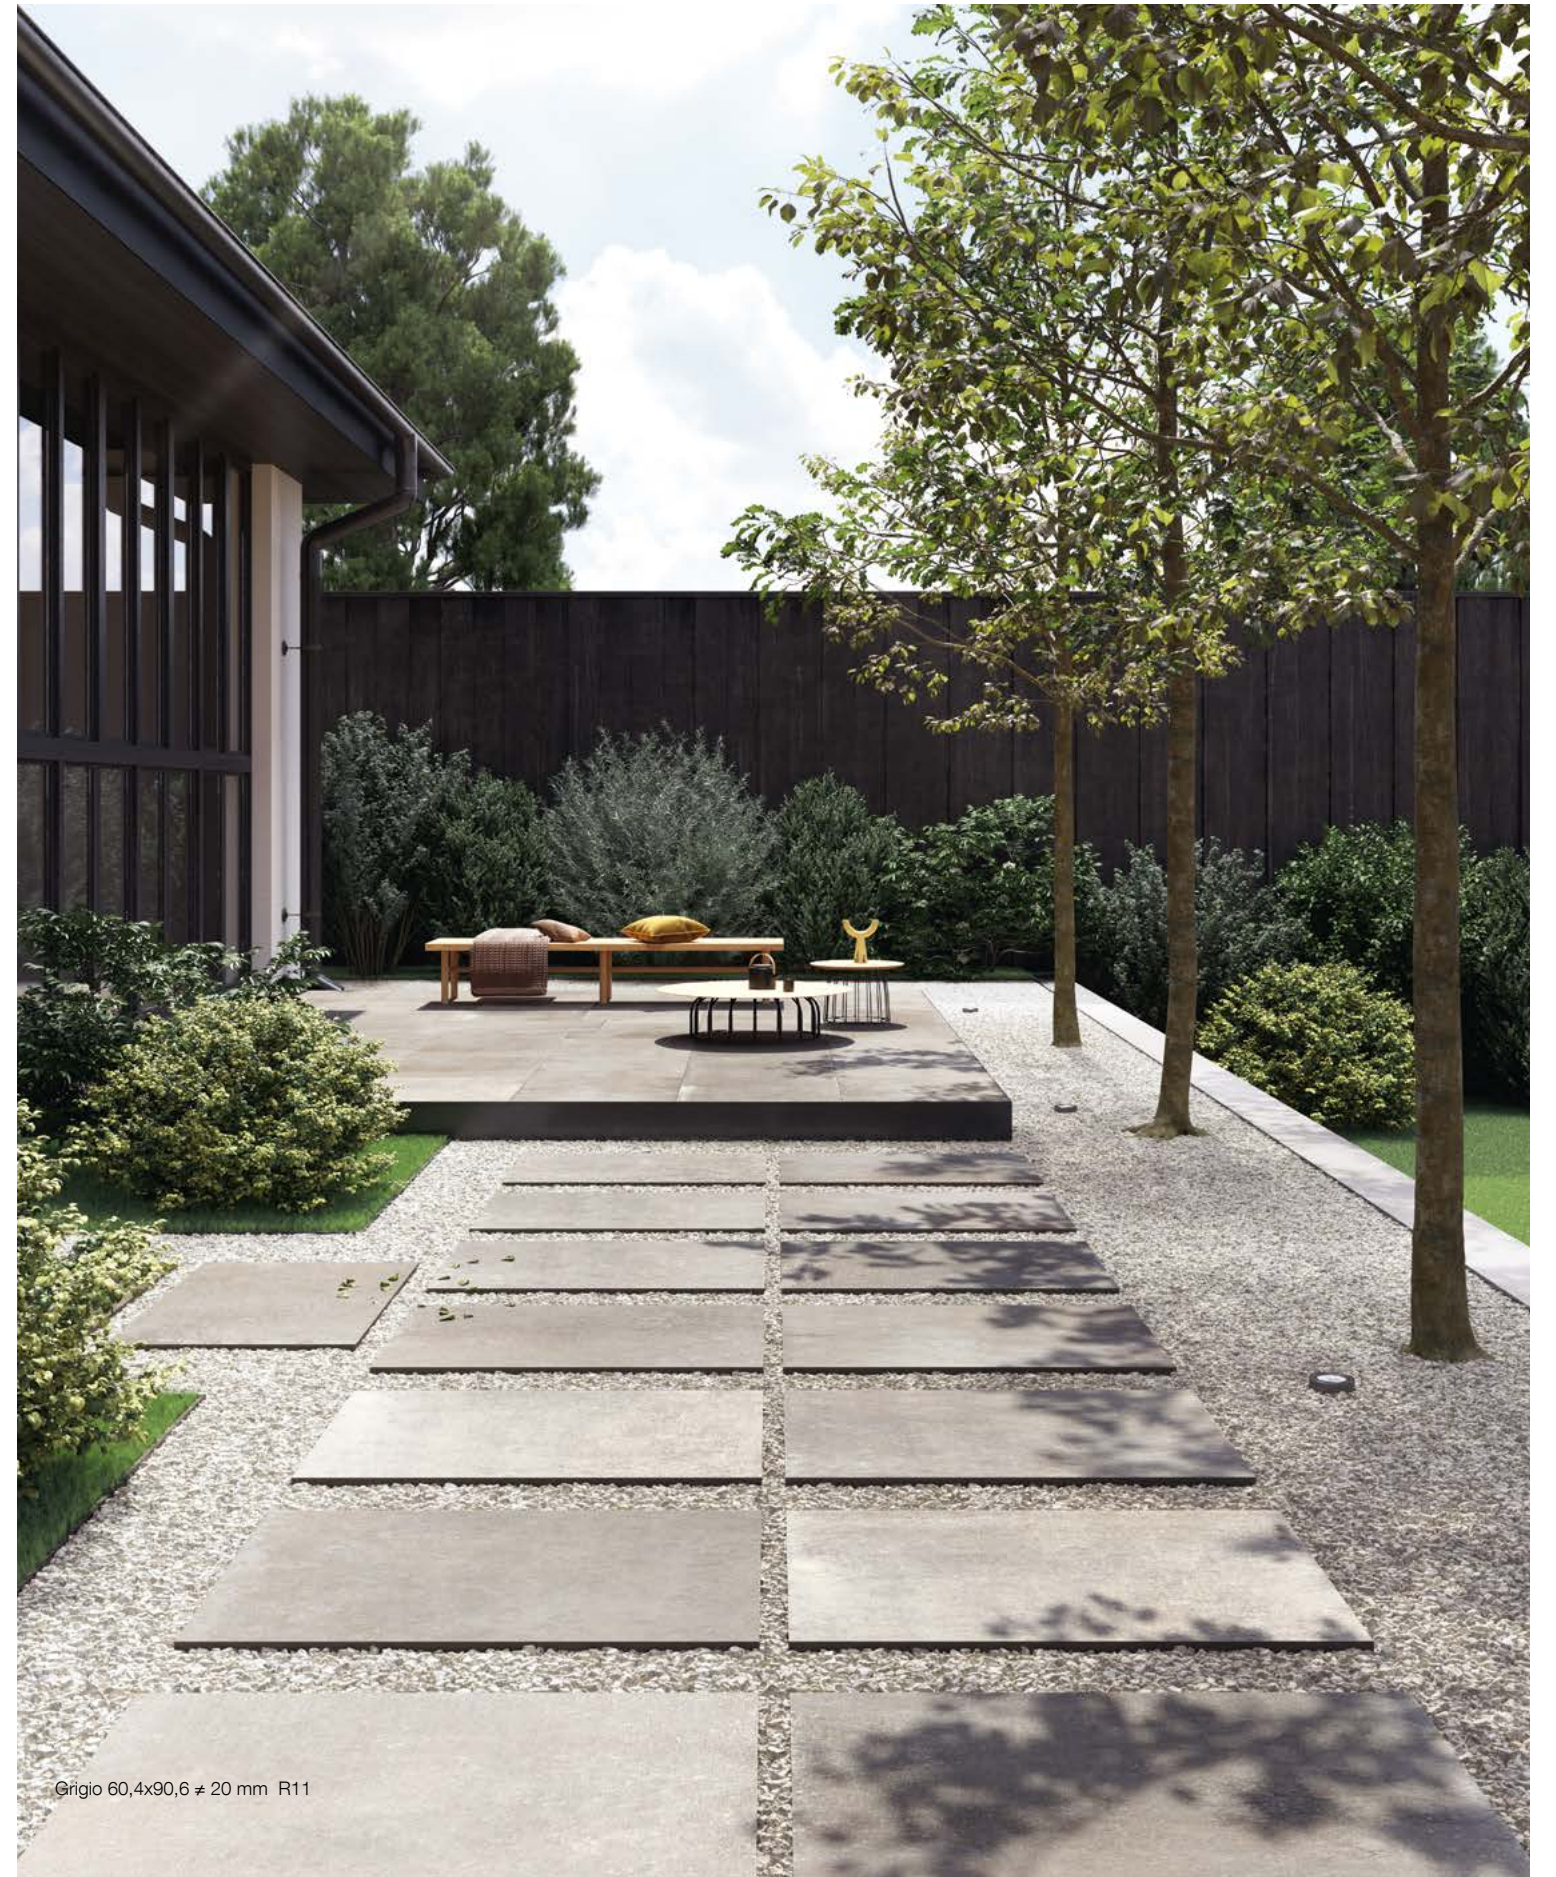

/ Loire

The elegance and simplicity of materials from a bygone age, for indoor and outdoor use.

Moka 75x75

Grigio 75x75

Loire

Grigio 60,4x90,6 ≠ 20 mm R11

/ Loire Colors

- 1. AVORIO
- 2. GRIGIO
- 3. TAUPE
- 4. MOKA